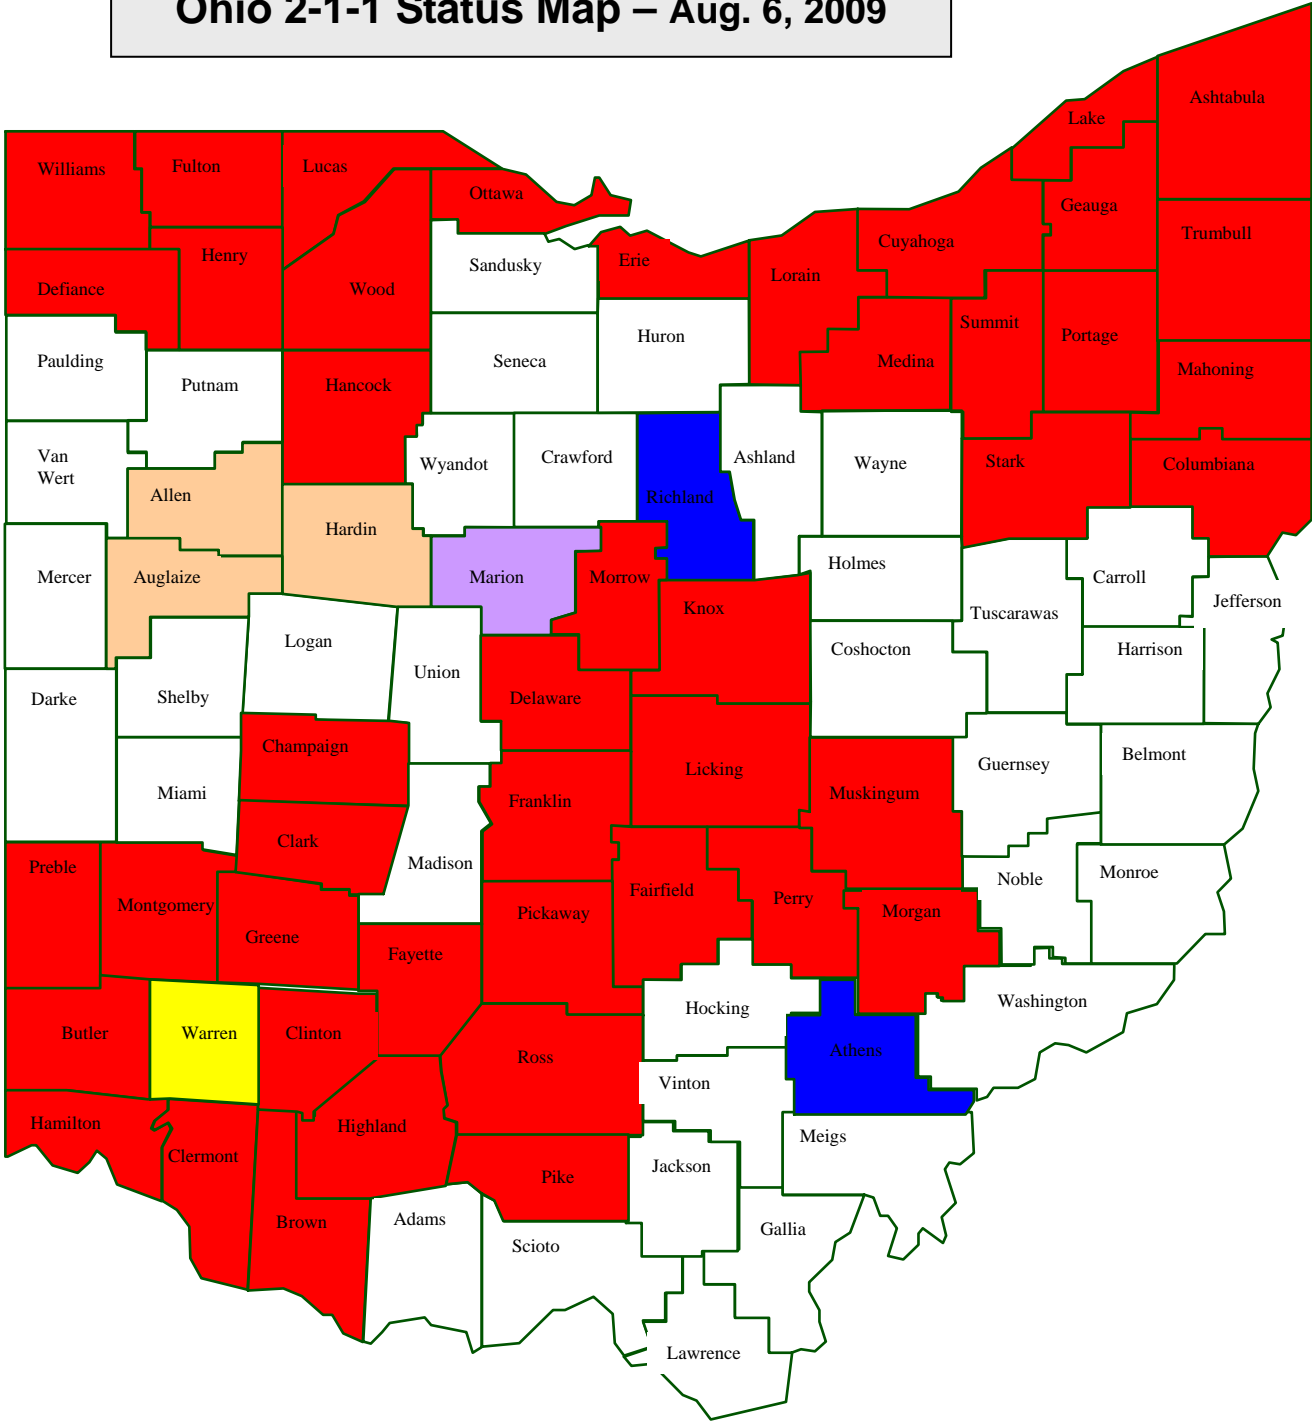

Ohio 2-1-1 Status Map – Aug. 6, 2009

Operational
Non-Operational
In Process
Contract Talks
Planning
Local Discussion